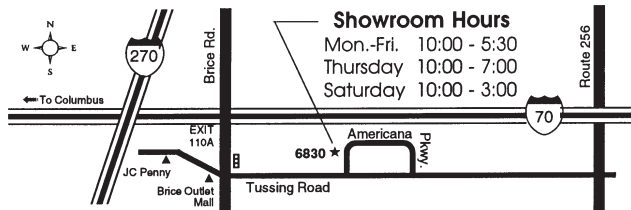

UNIVERSAL RADIO

Quality Equipment Since 1942

KENWOOD

ICOM

COMET

DRAKE

DIAMOND
ANTENNA

JRC

Japan Radio Co., Ltd.

Eushcraft

ASTRON

YAESU

GRUNDIG SONY

- ✓ Visit our fully operational showroom
- ✓ Request our 100 page free catalog
- ✓ New & used equipment online at:

www.RFfun.com

**universal
radio inc.**

Universal Radio, Inc.
6830 Americana Pkwy.

Reynoldsburg, Ohio 43068

800 431-3939 Prices & Orders

614 866-4267 Information

614 866-2339 FAX

dx@universal-radio.com

www.universal-radio.com